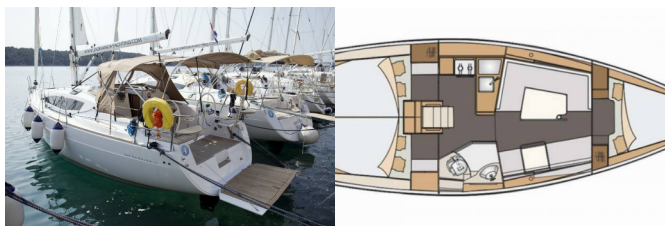

ELAN IMPRESSION 35

Essi (2017)

Next Charter GmbH • Oskar-Von-Miller-Straße 35 • 86316 Friedberg • Germany

Phone: +49 1514 202 6204

E-mail: info@nextcharter.com

Web: nextcharter.com

Yacht Base	Marina Losinj, Mali Losinj, Croatia
Yacht ID	848
Yacht Brands	Elan Marine
Yacht Name	Essi
Production Year	2017
Length	35 Ft
Cabins	3
Berths	6 + 2
Max Persons	8
WC	1

COMFORT: Bed linen, Pillows

DECK: Anchor Delta, Bathing platform, Bimini top, Cockpit table, Cockpit/stern, outside shower, Deck lights, Dinghy, Electric anchor windlass, LED outdoor ambiance lights, Sprayhood, Teak cockpit

ENTERTAINMENT: Indoor speakers, Outdoor speakers, Radio CD player + USB

GALLEY: Gas bottles, Gas cookers, Hot water, Oven, Refrigerator, Sink

INTERIOR: Ambiantal lighting

NAVIGATION: Autopilot, Compass, GPS chart plotter, Log, Speed, Depth- echo sounder, Navigation (Nautical) charts and nautical guide , Radar reflector, Wind instrument/Anemometer

SAFETY: Distress signals, Fire extinguisher , First aid kit , Life jackets, VHF radio

YACHT ELECTRICS: Battery charger , Bilge pump - Electric, Shore power cable