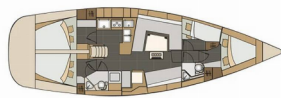

DECK: Bathing platform, Bimini top, Cockpit table, Cockpit/stern, outside shower, Electric anchor windlass, Sprayhood, Teak cockpit

ENTERTAINMENT: LCD TV + DVD, Radio CD player, USB, AUX input

GALLEY: Hot water

NAVIGATION: Autopilot, Bow thruster, GPS chart plotter, GPS chart plotter – cockpit, Nautical charts, Pilot book

SAFETY: VHF radio

YACHT ELECTRICS: Heating, Inverter, Solar panels

Yacht Base Marina Kornati, Biograd, Croatia

Yacht ID 847

Yacht Brands Elan Marine

Yacht Name Bine

Production Year 2017

Length 45 Ft

Cabins 4

Berths 8 + 2

WC 2