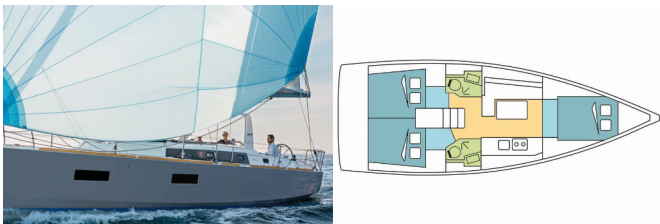

<b>Yacht Base</b>	Stockholm, Moranviken Marina, Sweden
<b>Yacht ID</b>	8467
<b>Yacht Brands</b>	Beneteau
<b>Yacht Name</b>	PAGANINI
<b>Production Year</b>	2017
<b>Length</b>	38 Ft
<b>Cabins</b>	3
<b>Berths</b>	6
<b>Max Persons</b>	6
<b>WC</b>	2

**COMFORT:** Cockpit cushions

**DECK:** Anchor, Bimini top, Cockpit table, Cockpit/stern, outside shower, Dinghy, Electric anchor windlass, Outboard engine, Sprayhood, Swimming ladder

**ENTERTAINMENT:** Fusion radio, Outdoor speakers