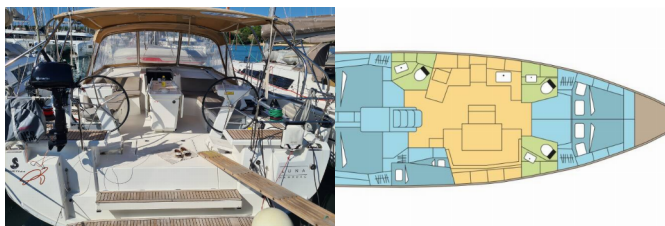

OCEANIS 46.1

LUNA (2019)

Next Charter GmbH • Oskar-Von-Miller-Straße 35 • 86316 Friedberg • Germany

Phone: +49 1514 202 6204

E-mail: info@nextcharter.com

Web: nextcharter.com

Yacht Base	Dubrovnik, Komolac, ACI Marina Dubrovnik, Croatia
Yacht ID	8429
Yacht Brands	Beneteau
Yacht Name	LUNA
Production Year	2019
Length	48 Ft
Cabins	5
Berths	10
Max Persons	10
WC	3

COMFORT: Cockpit cushions

DECK: Bimini top, Cockpit table, Cockpit/stern, outside shower, Dinghy, Electric anchor windlass, Outboard engine, Sprayhood, Swimming ladder

ENTERTAINMENT: Outdoor speakers, Radio