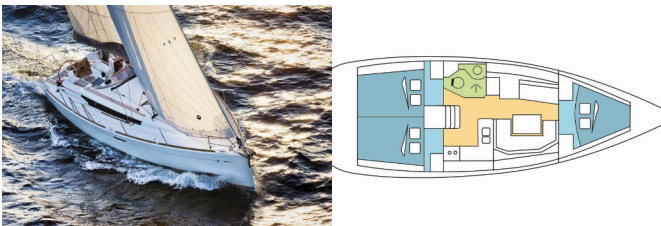

SUN ODYSSEY 389

PITTA (2019)

Next Charter GmbH • Oskar-Von-Miller-Straße 35 • 86316 Friedberg • Germany

Phone: +49 1514 202 6204

E-mail: info@nextcharter.com

Web: nextcharter.com

Yacht Base	Dubrovnik, Komolac, ACI Marina Dubrovnik, Croatia
Yacht ID	8419
Yacht Brands	Jeanneau
Yacht Name	PITTA
Production Year	2019
Length	39 Ft
Cabins	3
Berths	6 + 2
Max Persons	8
WC	1

COMFORT: Cockpit cushions

DECK: Bimini top, Cockpit table, Cockpit/stern, outside shower, Dinghy, Electric anchor windlass, Outboard engine, Sprayhood, Swimming ladder

ENTERTAINMENT: Outdoor speakers, Radio