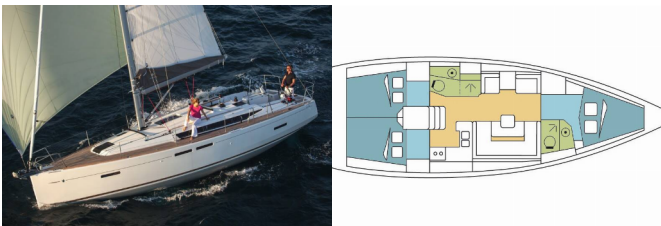

SUN ODYSSEY 419

OFFENBACH (2017)

Next Charter GmbH • Oskar-Von-Miller-Straße 35 • 86316 Friedberg • Germany

Phone: +49 1514 202 6204

E-mail: info@nextcharter.com

Web: nextcharter.com

Yacht Base	Seychelles, Praslin, Seychelles
Yacht ID	8385
Yacht Brands	Jeanneau
Yacht Name	OFFENBACH
Production Year	2017
Length	42 Ft
Cabins	3
Berths	6 + 2
Max Persons	6
WC	2

COMFORT: Cockpit cushions

DECK: Bimini top, Cockpit table, Cockpit/stern, outside shower, Dinghy, Electric anchor windlass, Outboard engine, Sprayhood, Swimming ladder

ENTERTAINMENT: Radio

GALLEY: Hot water, Oven, Refrigerator, Stove

INTERIOR: Convertible table in salon, Electric toilet

NAVIGATION: Autopilot, Depthsounder, GPS chart plotter, Speedometer (Speed log), Wind instrument/Anemometer

SAFETY: VHF radio

SAILS: Self tailing (manual) winch