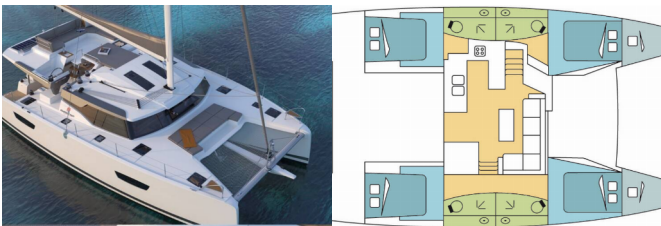

FOUNTAINÉ PAJOT ELBA 45

BLUE VELVET (2024)

Next Charter GmbH • Oskar-Von-Miller-Straße 35 • 86316 Friedberg • Germany

Phone: +49 1514 202 6204

E-mail: info@nextcharter.com

Web: nextcharter.com

Yacht Base	Olbia, Italy
Yacht ID	8321
Yacht Brands	Fountainé Pajot
Yacht Name	BLUE VELVET
Production Year	2024
Length	44 Ft
Cabins	4 + 2
Berths	8 + 2 + 2
Max Persons	12
WC	4

COMFORT: Cockpit cushions

DECK: Bimini top, Cockpit table, Cockpit/stern, outside shower, Dinghy with outboard engine, Electric anchor windlass, Swimming ladder

ENTERTAINMENT: Audio pack, Fusion radio

GALLEY: Freezer, Kitchen utensils (Galley equipment, cutlery), Oven, Refrigerator, Stove

INTERIOR: Convertible table in salon, Electric fans in cabins

NAVIGATION: Autopilot, Depthsounder, GPS chart plotter – cockpit, Speedometer (Speed log), Wind instrument/Anemometer

SAFETY: VHF radio

SAILS: Electric winch, Lazy bag, Lazy jacks

YACHT ELECTRICS: Air Conditioning, Generator, Inverter, Solar panels, Watermaker – desalinator