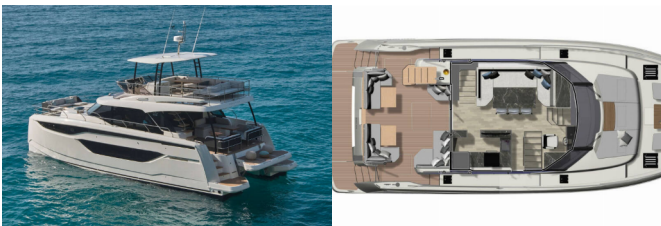

Yacht Base	Marina Frapa, Rogoznica, Croatia
Yacht ID	8309
Yacht Brands	Prestige Yachts
Yacht Name	Diamond Si
Production Year	2024
Length	49 Ft
Cabins	3 + 1
Berths	7 + 1
Max Persons	8
WC	3

**DECK:** Bathing platform, Hard Top Bimini, Teak cockpit

**ENTERTAINMENT:** FUSION sound system, Indoor speakers, Outdoor speakers, Underwater lights

**GALLEY:** Dishwasher, Ice maker, Refrigerator

**INTERIOR:** Dryer, Safe, Washing machine

**NAVIGATION:** AIS, Autopilot, Radar, Wind instrument/Anemometer