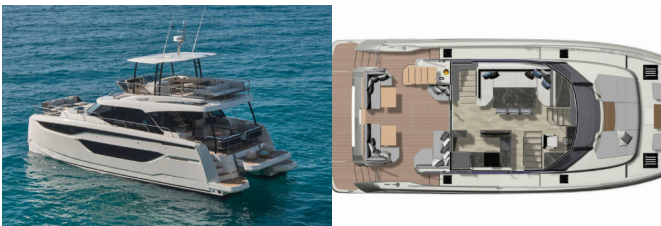

PRESTIGE M48

Diamond Si (2024)

Next Charter GmbH • Oskar-Von-Miller-Straße 35 • 86316 Friedberg • Germany

Phone: +49 1514 202 6204

E-mail: info@nextcharter.com

Web: nextcharter.com

Yacht Base	Marina Frapa, Rogoznica, Croatia
Yacht ID	8309
Yacht Brands	Prestige Yachts
Yacht Name	Diamond Si
Production Year	2024
Length	49 Ft
Cabins	3 + 1
Berths	7 + 1
Max Persons	8
WC	3

DECK: Bathing platform, Hard Top Bimini, Teak cockpit

ENTERTAINMENT: FUSION sound system, Indoor speakers, Outdoor speakers, Underwater lights

GALLEY: Dishwasher, Ice maker, Refrigerator

INTERIOR: Dryer, Safe, Washing machine