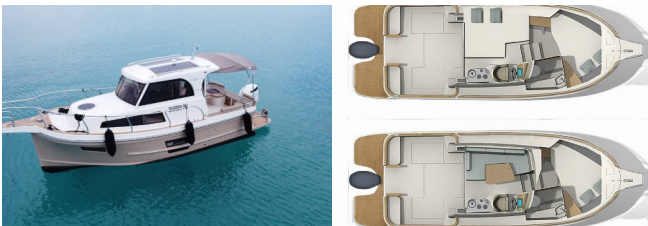

<b>Yacht Base</b>	Marina Tehnomont Veruda, Pula, Croatia
<b>Yacht ID</b>	8296
<b>Yacht Brands</b>	Leidi
<b>Yacht Name</b>	H8
<b>Production Year</b>	2020
<b>Length</b>	29 Ft
<b>Cabins</b>	2
<b>Berths</b>	4 + 1
<b>WC</b>	1

**COMFORT:** Bedlinen and towels, Blankets, Pillows

**DECK:** Anchor chain counter, Anchor with chain, Bathing platform, Bimini top, Cockpit/stern, outside shower, Dinghy, Electric anchor windlass, Main anchor, Spare anchor (Reserve, Auxiliary anchor)