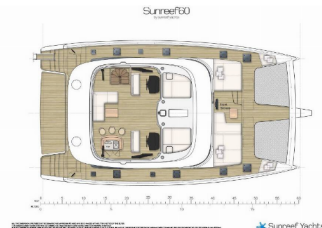

SUNREEF 60

Dessus (2022)

Next Charter GmbH • Oskar-Von-Miller-Straße 35 • 86316 Friedberg • Germany

Phone: +49 1514 202 6204

E-mail: info@nextcharter.com

Web: nextcharter.com

Yacht Base	Marina Kastela, Croatia
Yacht ID	8193
Yacht Brands	Sunreef Yachts
Yacht Name	Dessus
Production Year	2022
Length	60 Ft
Cabins	4 + 2
Berths	8
WC	4

COMFORT: Cockpit cushions

DECK: Bathing platform, Bimini top, Cockpit fridge, Cockpit/stern, outside shower, Dinghy, Sprayhood, Sun awning (forward cockpit), Swimming ladder, Teak deck, Teak seats in cockpit, Thermal camera