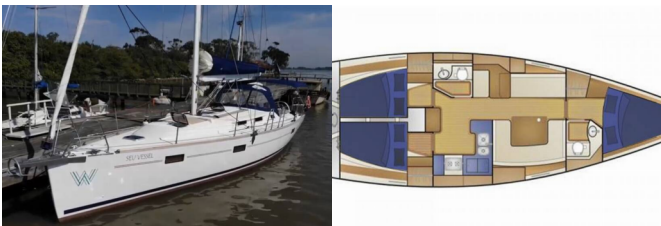

<b>Yacht Base</b>	Farol De Paraty Marina, Brazil
<b>Yacht ID</b>	8164
<b>Yacht Brands</b>	Delta Yachts
<b>Yacht Name</b>	Seu Vessel
<b>Production Year</b>	2022
<b>Length</b>	41Ft
<b>Cabins</b>	3
<b>Berths</b>	6
<b>WC</b>	2

**DECK:** Bimini top, Cockpit/stern, outside shower, Grill/Barbecue/Plancha

**ENTERTAINMENT:** Bluetooth player

**GALLEY:** Hot water, Refrigerator, Stove

**INTERIOR:** Electric fans in cabins

**NAVIGATION:** Autopilot, Depthsounder, GPS chart plotter – cockpit, Speedometer (Speed log), Wind instrument/Anemometer