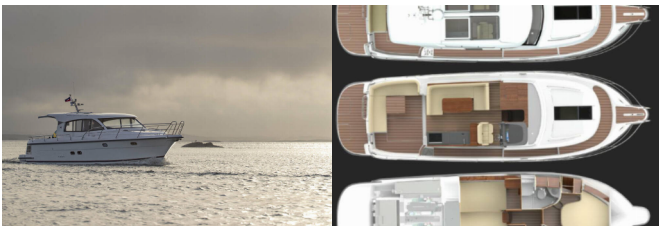

NIMBUS 405 COUPE

Bonbon (2024)

Next Charter GmbH • Oskar-Von-Miller-Straße 35 • 86316 Friedberg • Germany

Phone: +49 1514 202 6204

E-mail: info@nextcharter.com

Web: nextcharter.com

Yacht Base	Marina Nava, Split, Croatia
Yacht ID	8115
Yacht Brands	Nimbus Boats
Yacht Name	Bonbon
Production Year	2024
Length	44 Ft
Cabins	3
Berths	6 + 2
WC	2

COMFORT: Deck cushions, Sundeck cushions

DECK: Bimini top, Cockpit/stern, outside shower, Electric anchor windlass

ENTERTAINMENT: Fusion radio, TV, Underwater lights, Wi-Fi Internet

GALLEY: Coffee machine, Hot water, Oven, Refrigerator, Stove