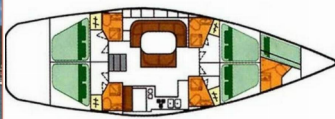

DECK: Dinghy, Outboard engine

ENTERTAINMENT: Kayak, Paddle board

GALLEY: Freezer, Microwave, Oven, Refrigerator, Stove

NAVIGATION: Autopilot, Complete navigation equipment, Echosounder/Depthsounder, GPS chart plotter, Wind instrument/Anemometer

SAFETY: Life jackets, Liferaft

SAILS: Electric winch

YACHT ELECTRICS: Air Conditioning, Generator

Yacht Base	San Blas, Corazon De Jesus, Panama

Yacht ID	7916

Yacht Brands	Beneteau

Yacht Name	Gemini

Production Year	2011

Length	51 Ft

Cabins	4

Berths	8 + 2

Max Persons	10

WC	4