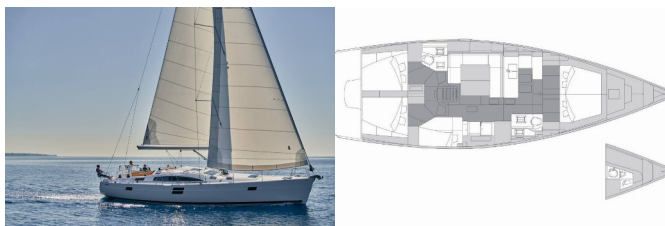

ELAN IMPRESSION 50.1

Epetion (2024)

Next Charter GmbH • Oskar-Von-Miller-Straße 35 • 86316 Friedberg • Germany

Phone: +49 1514 202 6204

E-mail: info@nextcharter.com

Web: nextcharter.com

Yacht Base	Trogir, Marina Trogir (ex.SCT), Croatia
Yacht ID	7853
Yacht Brands	Elan Marine
Yacht Name	Epetion
Production Year	2024
Length	50 Ft
Cabins	5 + 1
Berths	10 + 1 + 1
WC	2

COMFORT: Bedlinen and towels, Cockpit cushions

DECK: Anchor with chain, Bathing platform, Bilge pump - Mechanic, Bimini top, Boat hook, Cockpit fridge, Cockpit light, Cockpit table, Cockpit/stern, outside shower, Dinghy, Electric anchor windlass, Fenders, Grill/Barbecue/Plancha, Jerry cans for diesel, Sprayhood, Swimming ladder, Teak cockpit