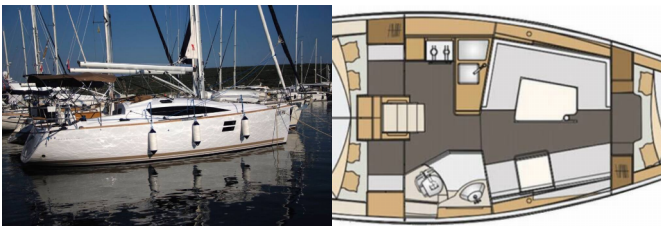

ELAN IMPRESSION 35

Arashi (2017)

Next Charter GmbH • Oskar-Von-Miller-Straße 35 • 86316 Friedberg • Germany

Phone: +49 1514 202 6204

E-mail: info@nextcharter.com

Web: nextcharter.com

Yacht Base	Marina Punat, Krk, Croatia
Yacht ID	7818
Yacht Brands	Elan Marine
Yacht Name	Arashi
Production Year	2017
Length	33 Ft
Cabins	3
Berths	6 + 2
WC	1

DECK: Anchor, Bimini top, Boat hook, Cockpit table, Cockpit/stern, outside shower, Electric anchor windlass, Fenders, Mooring ropes, Oil filter, Plastic bucket, Round/globular fender, Sprayhood, Water hose, Winch handles

ENTERTAINMENT: LCD TV

GALLEY: Gas bottles

INTERIOR: Bilge pump handle, Lowerable salon table, Yacht documents

NAVIGATION: Binoculars, Bow thruster, Divider, nautic chart, GPS chart plotter, Hand bearing compass, Harbour guides, List of lights, Nautical charts, Triangles, Wind/speed/depth instruments