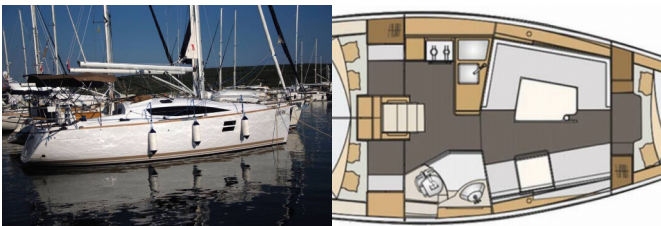

ELAN IMPRESSION 35

Arashi (2017)

Next Charter GmbH • Oskar-Von-Miller-Straße 35 • 86316 Friedberg • Germany

Phone: +49 1514 202 6204

E-mail: info@nextcharter.com

Web: nextcharter.com

Yacht Base	Marina Punat, Krk, Croatia
Yacht ID	7818
Yacht Brands	Elan Marine
Yacht Name	Arashi
Production Year	2017
Length	35 Ft
Cabins	3
Berths	6 + 2
WC	1

DECK: Anchor, Bimini top, Boat hook, Cockpit table, Cockpit/stern, outside shower, Electric anchor windlass, Fenders, Mooring ropes , Oil filter, Plastic bucket, Round/globular fender, Sprayhood, Water hose, Winch handles

ENTERTAINMENT: LCD TV

GALLEY: Gas bottles

INTERIOR: Bilge pump handle, Lowerable salon table, Yacht documents

NAVIGATION: Binoculars, Bow thruster, Divider, nautic chart, GPS chart plotter, Hand bearing compass, Harbour guides, List of lights, Nautical charts, Triangles, Wind/speed/depth instruments