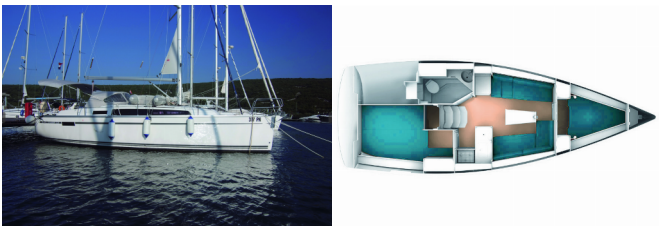

BAVARIA CRUISER 33

Pulenat (2015)

Next Charter GmbH • Oskar-Von-Miller-Straße 35 • 86316 Friedberg • Germany

Phone: +49 1514 202 6204

E-mail: info@nextcharter.com

Web: nextcharter.com

Yacht Base	Marina Punat, Krk, Croatia
Yacht ID	7807
Yacht Brands	Bavaria
Yacht Name	Pulenat
Production Year	2015
Length	33 Ft
Cabins	2
Berths	4 + 2
WC	1

DECK: Anchor, Bimini top, Boat hook, Cockpit table, Cockpit/stern, outside shower, Electric anchor windlass, Fenders, Mooring ropes , Oil filter, Plastic bucket, Round/globular fender, Sprayhood, Winch handles