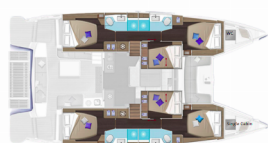

COMFORT: Cockpit cushions

DECK: Bathing platform, Dinghy with outboard engine, Electric anchor windlass, Hydraulic lifting swimming platform

ENTERTAINMENT: Fusion radio, Indoor speakers, USB, AUX Input, Wi-Fi Internet

INTERIOR: Electric fans

SAFETY: VHF radio

SAILS: Electric winch, Lazy bag

YACHT ELECTRICS: Air Conditioning, Generator, USB sockets, Watermaker – desalinator

Yacht Base Sukosan, D-Marin Dalmacija Marina, Croatia

Yacht ID 7627

Yacht Brands Lagoon

Yacht Name Hattori Hanzō

Production Year 2024

Length 50 Ft

Cabins 6 + 1

Berths 12 + 1 + 1

WC 4 + 1