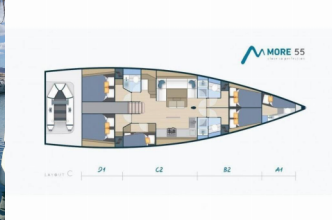

Yacht Base	Trogir, Yachtclub Seget (Marina Baotić), Croatia
Yacht ID	7599
Yacht Brands	More Boats
Yacht Name	More Grey
Production Year	2016
Length	55 Ft
Cabins	5 + 1
Berths	10 + 1 + 1
WC	4

COMFORT: Cockpit cushions, Deck cushions

DECK: Anchor with chain, Bilge pump – Mechanic, Bimini top, Boat hook, Bosun's chair (Safe seat) (boatswain's chair), Canister for water, Cockpit table, Cockpit/stern, outside shower, Deck brush, Dinghy, Electric anchor windlass, Fenders, Gangway, Jerry cans for diesel, Outboard engine, Plastic bucket, Repair box for dinghy, Spare anchor (Reserve, Auxiliary anchor), Sponge, Sprayhood, Teak cockpit, Water hose

ENTERTAINMENT: Fusion radio, Indoor speakers, Outdoor speakers, Wi-Fi Internet

GALLEY: Coffee machine, Freezer, Gas bottles, Oven, Refrigerator

INTERIOR: Barometer, Electric toilet, Salon table

NAVIGATION: Autopilot, Binoculars, Bow thruster, Compass, Complete navigation equipment, CRO flag, Echosounder/Depthsounder, GPS chart plotter, Hand bearing compass, Navigation (Nautical) charts and nautical guide, Navigation set, Pilot book, Radar, Radar reflector, Speedometer (Speed log), Wind instrument/Anemometer

SAFETY: Buoyant smoke signal, Distress flare box, Emergency tiller, Engine spare parts, Fire axe, Fire extinguisher, First aid kit, Floating light, Fog horn, Horseshoe lifebuoy, Life belts (Safety harness), Life jackets, Liferaft, Light and rope for horseshoe life buoy, Safety equipment, Set of tools, Signal rockets and torches, Torch, VHF radio, Wire (shroud) cutter

SAILS: Sails

YACHT ELECTRICS: 12V Socket, 220V socket, Air Conditioning, Battery charger, Bilge pump – Electric, Generator, Heating, Inverter, Motor hours counter, Service batteries, Shore connection 220 V, USB sockets, Water heater