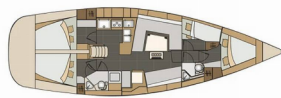

Yacht Base	Pula, Marina Polesana, Croatia
Yacht ID	7558
Yacht Brands	Elan Marine
Yacht Name	Tightrope
Production Year	2017
Length	45 Ft
Cabins	4
Berths	8 + 2
WC	2

COMFORT: Bed linen, Blankets, Pillows

DECK: Bathing platform, Bimini top, Cockpit table, Cockpit/stern, outside shower, Dinghy, Electric anchor windlass, Sprayhood

ENTERTAINMENT: Audio pack, Bluetooth player, Indoor speakers, TV

GALLEY: Gas bottles, Gas cookers, Hot water, Microwave, Oven, Refrigerator, Sink

NAVIGATION: AIS, Autopilot, Bow thruster, Compass, Complete navigation equipment, GPS chart plotter – cockpit, Navigation (Nautical) charts and nautical guide , Radar reflector, Wind instrument/Anemometer

SAFETY: Black Water Tank, Distress signals, Fire extinguisher , First aid kit , Inflatable life raft, Life belts (Safety harness), Life jackets, VHF radio

YACHT ELECTRICS: Batteries, Heating, Shore power cable, WC pump