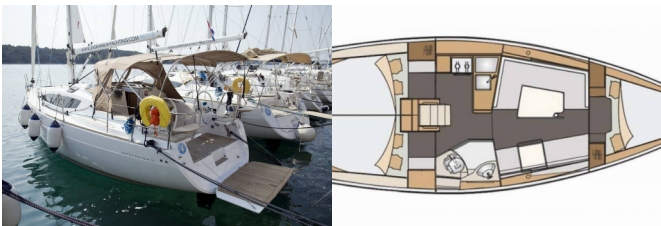

ELAN IMPRESSION 35

Essi (2017)

Next Charter GmbH • Oskar-Von-Miller-Straße 35 • 86316 Friedberg • Germany

Phone: +49 1514 202 6204

E-mail: info@nextcharter.com

Web: nextcharter.com

Yacht Base	Marina Losinj, Mali Losinj, Croatia
Yacht ID	7547
Yacht Brands	Elan Marine
Yacht Name	Essi
Production Year	2017
Length	35 Ft
Cabins	3
Berths	6 + 2
Max Persons	8
WC	1

COMFORT: Bed linen, Pillows

DECK: Anchor Delta, Bathing platform, Bimini top, Cockpit table, Cockpit/stern, outside shower, Deck lights, Dinghy, Electric anchor windlass, LED outdoor ambiance lights, Sprayhood, Teak cockpit

ENTERTAINMENT: Indoor speakers, Outdoor speakers, Radio CD player + USB

GALLEY: Gas bottles, Gas cookers, Hot water, Oven, Refrigerator, Sink

INTERIOR: Ambiantal lighting

NAVIGATION: Autopilot, Compass, GPS chart plotter, Log, Speed, Depth- echo sounder, Navigation (Nautical) charts and nautical guide , Radar reflector, Wind instrument/Anemometer

SAFETY: Distress signals, Fire extinguisher , First aid kit , Life jackets, VHF radio

YACHT ELECTRICS: Battery charger , Bilge pump - Electric, Shore power cable