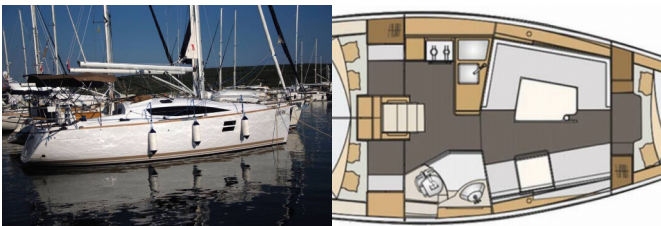

ELAN IMPRESSION 35

Arashi (2017)

Next Charter GmbH • Oskar-Von-Miller-Straße 35 • 86316 Friedberg • Germany

Phone: +49 1514 202 6204

E-mail: info@nextcharter.com

Web: nextcharter.com

Yacht Base	Marina Punat, Krk, Croatia
Yacht ID	7529
Yacht Brands	Elan Marine
Yacht Name	Arashi
Production Year	2017
Length	35 Ft
Cabins	3
Berths	6 + 2
WC	1

DECK: Anchor, Bimini top, Boat hook, Cockpit table, Cockpit/stern, outside shower, Electric anchor windlass, Fenders, Mooring ropes , Oil filter, Plastic bucket, Round/globular fender, Sprayhood, Water hose, Winch handles

ENTERTAINMENT: LCD TV

GALLEY: Gas bottles

INTERIOR: Bilge pump handle, Lowerable salon table, Yacht documents

NAVIGATION: Binoculars, Bow thruster, Divider, nautic chart, GPS chart plotter, Hand bearing compass, Harbour guides, List of lights, Nautical charts, Triangles, Wind/speed/depth instruments