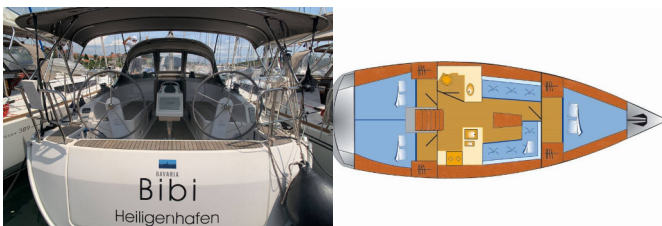

BAVARIA CRUISER 37

Bibi (2016)

Next Charter GmbH • Oskar-Von-Miller-Straße 35 • 86316 Friedberg • Germany

Phone: +49 1514 202 6204

E-mail: info@nextcharter.com

Web: nextcharter.com

Yacht Base	Marina Tehnomont Veruda, Pula, Croatia
Yacht ID	752
Yacht Brands	Bavaria
Yacht Name	Bibi
Production Year	2016
Length	37 Ft
Cabins	3
Berths	6 + 1
Max Persons	7
WC	1

COMFORT: Cockpit cushions, Pillows

DECK: Bathing platform, Bilge pump – Mechanic, Bimini top, Boat hook, Cockpit table, Cockpit/stern, outside shower, Electric anchor windlass, Fenders, Gangway, Main anchor, Mooring ropes , Round/globular fender, Spare anchor (Reserve, Auxiliary anchor), Sprayhood, Swimming ladder, Teak cockpit, Water hose, Winch handles