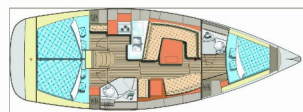

Yacht Base	Pula, Marina Polesana, Croatia
Yacht ID	7496
Yacht Brands	Elan Marine
Yacht Name	Janina
Production Year	2019
Length	39 Ft
Cabins	3
Berths	6 + 2
WC	2

COMFORT: Bed linen, Blankets, Pillows

DECK: Anchor Delta, Bathing platform, Bimini top, Cockpit table, Cockpit/stern, outside shower, Dinghy, Electric anchor windlass, LED outdoor ambiance lights, Sprayhood

ENTERTAINMENT: Indoor speakers, Radio CD player + USB

GALLEY: Gas bottles, Gas cookers, Hot water, Refrigerator, Sink

NAVIGATION: Autopilot, Bow thruster, Compass, GPS chart plotter - cockpit, Log, Speed, Depth- echo sounder, Navigation (Nautical) charts and nautical guide , Radar reflector, Wind instrument/Anemometer

SAFETY: Distress signals, Fire extinguisher , First aid kit , Life belts (Safety harness), Life jackets, VHF radio

YACHT ELECTRICS: Batteries, Bilge pump - Electric, Shore power cable