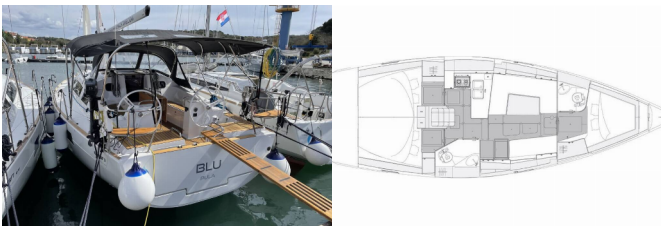

ELAN IMPRESSION 40.1

Blu (2020)

Next Charter GmbH • Oskar-Von-Miller-Straße 35 • 86316 Friedberg • Germany

Phone: +49 1514 202 6204

E-mail: info@nextcharter.com

Web: nextcharter.com

Yacht Base	Marina Tehnomont Veruda, Pula, Croatia
Yacht ID	7488
Yacht Brands	Elan Marine
Yacht Name	Blu
Production Year	2020
Length	39 Ft
Cabins	3
Berths	6 + 2
WC	2

COMFORT: Bed linen, Pillows

DECK: Anchor Delta, Bathing platform, Bimini top, Cockpit fridge, Cockpit table, Cockpit/stern, outside shower, Dinghy, Electric anchor windlass, Grill/Barbecue/Plancha, LED outdoor ambiance lights, Sprayhood