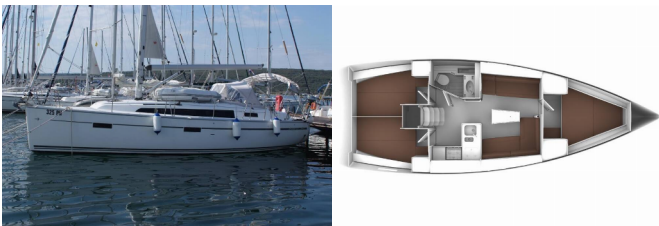

BAVARIA CRUISER 37

Jugo (2015)

Next Charter GmbH • Oskar-Von-Miller-Straße 35 • 86316 Friedberg • Germany

Phone: +49 1514 202 6204

E-mail: info@nextcharter.com

Web: nextcharter.com

Yacht Base	Marina Punat, Krk, Croatia
Yacht ID	7465
Yacht Brands	Bavaria
Yacht Name	Jugo
Production Year	2015
Length	37 Ft
Cabins	3
Berths	6 + 1
WC	1

DECK: Anchor, Bimini top, Boat hook, Cockpit table, Cockpit/stern, outside shower, Electric anchor windlass, Fenders, Mooring ropes, Oil filter, Plastic bucket, Round/globular fender, Sprayhood, Water hose, Winch handles

ENTERTAINMENT: LCD TV

GALLEY: Gas bottles

INTERIOR: Bilge pump handle, Yacht documents

NAVIGATION: Autopilot, Binoculars, Bow thruster, Divider, nautic chart, GPS chart plotter, Hand bearing compass, Harbour guides, List of lights, Nautical charts, Triangles, Wind/speed/depth instruments