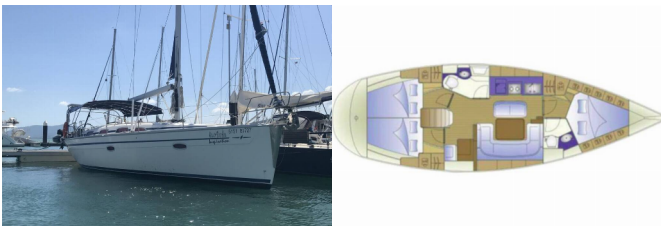

BAVARIA 40 CRUISER

Inspiration (2008)

Next Charter GmbH • Oskar-Von-Miller-Straße 35 • 86316 Friedberg • Germany

Phone: +49 1514 202 6204

E-mail: info@nextcharter.com

Web: nextcharter.com

Yacht Base	Phuket, Yacht Haven Marina, Thailand
Yacht ID	7394
Yacht Brands	Bavaria
Yacht Name	Inspiration
Production Year	2008
Length	41 Ft
Cabins	3
Berths	6
WC	2

COMFORT: Bed linen, Towels

DECK: Anchor with chain, Bimini top, Cockpit table, Cockpit/stern, outside shower, Davit, Ice box in cockpit, Outboard engine, Stern platform, Tender

ENTERTAINMENT: Radio CD player + USB