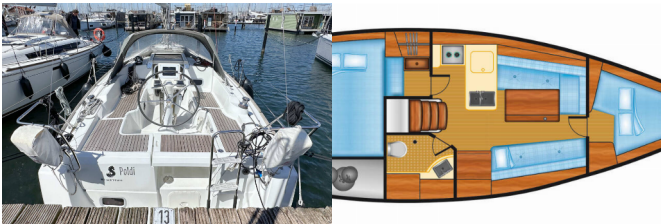

OCEANIS 31

Poldi (2011)

Next Charter GmbH • Oskar-Von-Miller-Straße 35 • 86316 Friedberg • Germany

Phone: +49 1514 202 6204

E-mail: info@nextcharter.com

Web: nextcharter.com

Yacht Base	Heiligenhafen, Germany
Yacht ID	7319
Yacht Brands	Beneteau
Yacht Name	Poldi
Production Year	2011
Length	32 Ft
Cabins	2
Berths	4
WC	1

DECK: Anchor, Bilge pump – Mechanic, Black ball, Boat hook, Bosun's chair (Safe seat) (boatswain's chair), Cockpit table, Cockpit/stern, outside shower, Deck brush, Electric anchor windlass, Fenders, Mooring ropes, Spotlight / Headlights, Sprayhood

ENTERTAINMENT: Radio CD player, TV + DVD

GALLEY: Dishes, Electrical kettle, Hot water, Kitchen utensils (Galley equipment, cutlery), Oven, Stove

INTERIOR: Barometer, Clock, Coolbox

NAVIGATION: Autopilot, Binoculars, Bow thruster, Compass, Divider, nautic chart, Echosounder/Depthsounder, GPS chart plotter, Logge/Lot/Speed, Navigation/position Lights, Triangles, Wind instrument/Anemometer

SAFETY: Automatic Inflatable Life Jacket, Fire extinguisher, First aid kit, Flashlight, Fog horn, Guard rail, Horseshoe lifebuoy, Life belts (Safety harness), Lifelines, Liferaft, Set of tools, Signal rockets and torches, Wire (shroud) cutter

SAILS: Winch

YACHT ELECTRICS: Heating, Shore connection 220 V