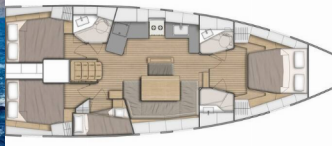

OCEANIS 46.1 - layout  
4 CABINS & 2 HEADS

Yacht Base	ACI Marina Split, Croatia
Yacht ID	7217
Yacht Brands	Beneteau
Yacht Name	Olma
Production Year	2024
Length	48 Ft
Cabins	4
Berths	8 + 2
Max Persons	10
WC	2