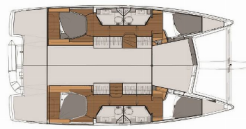

Yacht Base	Marina Punat, Krk, Croatia
Yacht ID	7084
Yacht Brands	Fountainé Pajot
Yacht Name	Stella Luna
Production Year	2017
Length	38 Ft
Cabins	4
Berths	8
WC	3

COMFORT: Bed linen

DECK: Bimini top, Cockpit table, Cockpit/stern, outside shower, Davit, Dinghy, Electric anchor windlass, Sprayhood

ENTERTAINMENT: Floating Island, Outdoor speakers, Radio

GALLEY: Gas cookers, Kitchen utensils (Galley equipment, cutlery), Oven, Refrigerator

NAVIGATION: Autopilot, Echosounder/Depthsounder, GPS, GPS chart plotter – cockpit, Radar reflector, Wind instrument/Anemometer

SAFETY: Black Water Tank, Fire extinguisher , First aid kit , Flashlight, Fog horn, Life belts (Safety harness), Life buoy + Flashing light, Life jackets, VHF radio

SAILS: Electric winch, Lazy bag

YACHT ELECTRICS: Heating