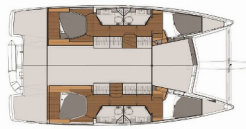

Yacht Base	Marina Punat, Krk, Croatia
Yacht ID	7083
Yacht Brands	Fountainé Pajot
Yacht Name	Luce
Production Year	2017
Length	38 Ft
Cabins	4
Berths	8
WC	4

COMFORT: Bed linen

DECK: Bimini top, Cockpit table, Cockpit/stern, outside shower, Davit, Dinghy, Electric anchor windlass, Sprayhood

ENTERTAINMENT: Floating Island, Outdoor speakers, Radio

GALLEY: Additional fridge, Gas cookers, Ice maker, Kitchen utensils (Galley equipment, cutlery), Microwave, Oven, Refrigerator

NAVIGATION: Autopilot, Complete navigation equipment, Echosounder/Depthsounder, GPS, GPS chart plotter – cockpit, Radar reflector, Wind instrument/Anemometer

SAFETY: Black Water Tank, Fire extinguisher , First aid kit , Flashlight, Fog horn, Life belts (Safety harness), Life buoy + Flashing light, Life jackets, Signal rockets and torches , VHF radio

SAILS: Electric winch, Lazy bag

YACHT ELECTRICS: Air Conditioning, Generator, Heating, Inverter, Solar panels