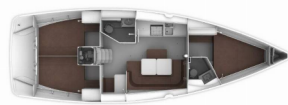

Yacht Base	Marina Zenta, Split, Croatia
Yacht ID	706
Yacht Brands	Bavaria
Yacht Name	Lory
Production Year	2017
Length	41Ft
Cabins	3
Berths	6 + 1
WC	2

COMFORT: Bed linen, Cockpit cushions

DECK: Bilge pump – Mechanic, Bimini top, Cockpit table, Cockpit/stern, outside shower, Dinghy, Sprayhood

ENTERTAINMENT: Outdoor speakers, Radio CD mp3 player

GALLEY: Hot water, Kitchen utensils (Galley equipment, cutlery), Refrigerator

NAVIGATION: Autopilot, Bow thruster, Echosounder/Depthsounder, GPS chart plotter, Navigation (Nautical) charts and nautical guide

SAFETY: Safety equipment, VHF radio

YACHT ELECTRICS: Battery charger , Bilge pump – Electric, Solar panels