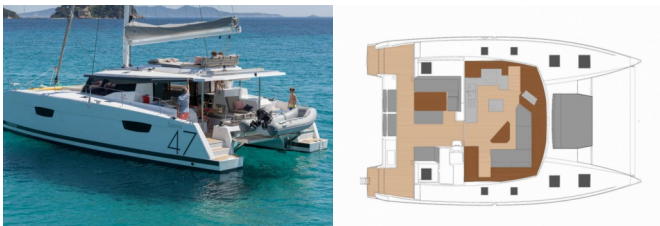

Yacht Base	Bahamas, Abacos, Boat Harbour Marina, Bahamas
Yacht ID	6958
Yacht Brands	Fountaine Pajot
Yacht Name	Impossible Dream
Production Year	2021
Length	46 Ft
Cabins	3
Berths	6
Max Persons	6
WC	3

COMFORT: Sundeck cushions

DECK: Cockpit fridge, Cockpit table, Cockpit/stern, outside shower, Davit, Dinghy with outboard engine, Electric anchor windlass, Grill/Barbecue/Plancha, Sprayhood

ENTERTAINMENT: Fusion radio, Indoor speakers, Outdoor speakers, TV, Underwater lights