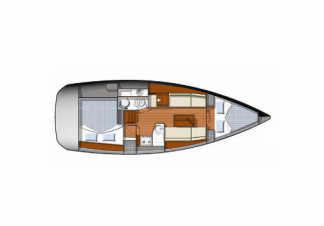

<b>Yacht Base</b>	Marina Šangulin, Biograd, Croatia
<b>Yacht ID</b>	6949
<b>Yacht Brands</b>	Jeanneau
<b>Yacht Name</b>	Cosma
<b>Production Year</b>	2015
<b>Length</b>	33 Ft
<b>Cabins</b>	2
<b>Berths</b>	4 + 2
<b>WC</b>	1

**COMFORT:** Bed linen, Blankets, Pillows

**DECK:** Bilge pump – Mechanic, Bimini top, Boat hook, Cockpit table, Cockpit/stern, outside shower, Dinghy, Electric anchor windlass, Fenders, Gangway, Main anchor, Round/globular fender, Spare anchor (Reserve, Auxiliary anchor), Sprayhood, Teak cockpit, Winch handles