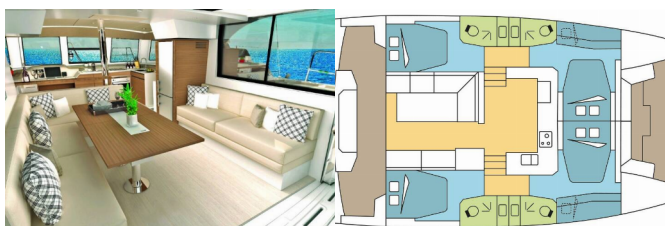

BALI CATSPACE

ALIBI (2024)

Next Charter GmbH • Oskar-Von-Miller-Straße 35 • 86316 Friedberg • Germany

Phone: +49 1514 202 6204

E-mail: info@nextcharter.com

Web: nextcharter.com

Yacht Base	Palma De Mallorca, Marina Naviera Balear, Spain
Yacht ID	6948
Yacht Brands	Catana
Yacht Name	ALIBI
Production Year	2024
Length	40 Ft
Cabins	4
Berths	8
Max Persons	10
WC	4

COMFORT: Forward cockpit cushions, Helmsman seat cushions, Mosquito nets

DECK: Bar, Bimini top, Cockpit table, Cockpit/stern, outside shower, Davit, Dinghy with outboard engine, Electric anchor windlass, Flybridge, Foredeck sunbathing area, Grill/Barbecue/Plancha, Remote control for anchor winch with chain counter at helm, Seats for aft bench, Spring cleats, Sun awning (forward cockpit), Swimming ladder

ENTERTAINMENT: Fusion radio

GALLEY: Freezer, Kitchen utensils (Galley equipment, cutlery), Oven

INTERIOR: Curtains, Electric fans in cabins, Electric toilet, Upholstery

NAVIGATION: Autopilot, Depthsounder, GPS chart plotter, Speedometer (Speed log), Wind instrument/Anemometer

SAFETY: Safety equipment, VHF radio

SAILS: Electric winch, Lazy bag, Lazy jacks

YACHT ELECTRICS: Alternator, Battery charger, Inverter, Service batteries, Solar panels, Watermaker – desalinator