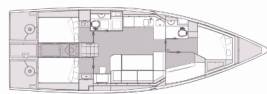

Yacht Base	Marina Pirovac, Croatia
Yacht ID	6921
Yacht Brands	Elan Marine
Yacht Name	First
Production Year	2024
Length	44 Ft
Cabins	4
Berths	8 + 2
Max Persons	10
WC	2

COMFORT: Cockpit cushions

DECK: Anchor with chain, Bathing platform, Bimini top, Cockpit light, Remote control for anchor winch with chain counter at helm, Sprayhood, Teak cockpit

ENTERTAINMENT: Audio pack, Indoor speakers, Outdoor speakers, Radio, Wi-Fi Internet

GALLEY: Freezer, Refrigerator, Water pump

INTERIOR: Additional reading lights in salon and cabins, Ambiantal lighting, Electric toilet, Lowerable salon table

NAVIGATION: Autopilot, Bow thruster, Navigation set

SAFETY: Extra water tank, Guard rail, VHF radio

SAILS: Electric mainsail windlass, Gennaker-device, Genoa sheet winches, Halyard winches

YACHT ELECTRICS: Air Conditioning, Batteries, Battery monitor, Heating, Inverter, USB sockets