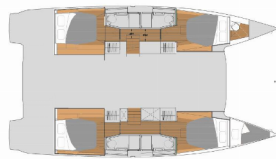

COMFORT: Cockpit cushions

DECK: Bilge pump – Mechanic, Cockpit table, Cockpit/stern, outside shower, Davit, Swimming ladder, Tender

ENTERTAINMENT: Outdoor speakers, Radio

GALLEY: Freezer, Hot water, Microwave, Oven, Refrigerator, Water pump

INTERIOR: Electric toilet

NAVIGATION: 3 blade folding propeller, Autopilot, Compass, GPS, GPS chart plotter, Navigation set, Radar, Radar reflector, Wind/speed/depth instruments

SAFETY: Liferaft , VHF radio

SAILS: Electric mainsail windlass, Electric winch

YACHT ELECTRICS: Air Conditioning, Battery charger , Bilge pump – Electric, Generator, Inverter, Shore power connection, Watermaker – desalinator

Yacht Base	Newport, Jamestown, Conanicut Marina, USA
Yacht ID	6867
Yacht Brands	Fountaine Pajot
Yacht Name	Nalu
Production Year	2023
Length	44 Ft
Cabins	4
Berths	8
Max Persons	8
WC	4