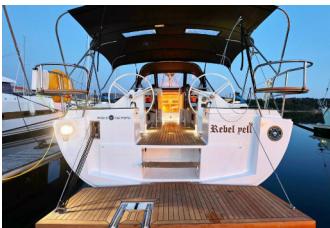

ELAN IMPRESSION 45.1

Rebel Yell (2022)

Next Charter GmbH • Oskar-Von-Miller-Straße 35 • 86316 Friedberg • Germany

Phone: +49 1514 202 6204

E-mail: info@nextcharter.com

Web: nextcharter.com

DECK: Bimini top, Cockpit table, Cockpit/stern, outside shower, Dinghy, Electric anchor windlass, Grill/Barbecue/Plancha, Sprayhood, Teak cockpit

ENTERTAINMENT: Outdoor speakers, Radio, TV, Wi-Fi Internet

GALLEY: Hot water, Refrigerator

NAVIGATION: Autopilot, Bow thruster, Depthsounder, GPS chart plotter – cockpit, Speedometer (Speed log), Wind instrument/Anemometer

SAFETY: VHF radio

YACHT ELECTRICS: Air Conditioning, Heating, Inverter, Solar panels

Yacht Base	Marina Punat, Krk, Croatia
Yacht ID	6813
Yacht Brands	Elan Marine
Yacht Name	Rebel Yell
Production Year	2022
Length	44 Ft
Cabins	4
Berths	8 + 2
WC	2