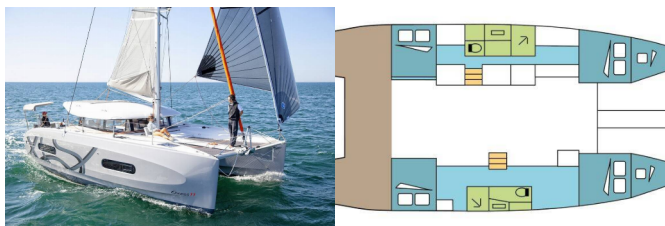

EXCESS 11

TWINKLING (2024)

Next Charter GmbH • Oskar-Von-Miller-Straße 35 • 86316 Friedberg • Germany

Phone: +49 1514 202 6204

E-mail: info@nextcharter.com

Web: nextcharter.com

Yacht Base	Šibenik, Marina Zaton, Croatia
Yacht ID	6708
Yacht Brands	Excess
Yacht Name	TWINKLING
Production Year	2024
Length	37 Ft
Cabins	4 + 2
Berths	8 + 2
Max Persons	10
WC	2

DECK: Anchor, Bimini top, Cockpit table, Davit, Deck lights, Pulpit seat

ENTERTAINMENT: FUSION sound system, Indoor speakers, Outdoor speakers

INTERIOR: Electric fans, Electric toilet, Upholstery

NAVIGATION: AIS, Autopilot, Compass, Depthsounder, GPS chart plotter, Helm station, Log/speed instrument, Wind instrument/Anemometer

SAFETY: VHF radio

SAILS: Lazy bag

YACHT ELECTRICS: 230 volt socket, Batteries, Battery charger, Inverter, Shore power connection, Solar panels, USB sockets, Watermaker - desalinator

PRICE AND AVAILABILITY