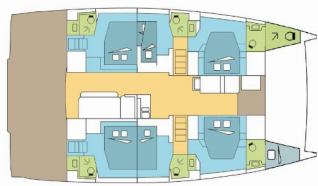

BALI 4.8

FIRST TRACKS_DB (2022)

Next Charter GmbH • Oskar-Von-Miller-Straße 35 • 86316 Friedberg • Germany

Phone: +49 1514 202 6204

E-mail: info@nextcharter.com

Web: nextcharter.com

Yacht Base	Nassau, Palm Cay Marina, Bahamas
Yacht ID	6640
Yacht Brands	Catana
Yacht Name	FIRST TRACKS_DB
Production Year	2022
Length	49 Ft
Cabins	6 + 1
Berths	12 + 1
WC	6 + 1

DECK: Cockpit/stern, outside shower, Davit, Electric anchor windlass, Flybridge, Grill/Barbecue/Plancha, Swimming ladder

ENTERTAINMENT: Fusion radio

GALLEY: Microwave, Oven, Stove

INTERIOR: Electric fans in cabins, Electric toilet