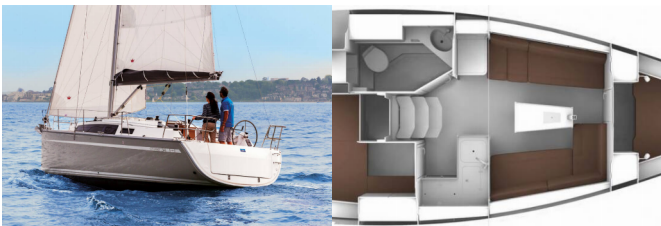

BAVARIA CRUISER 34

3 Lune (2024)

Next Charter GmbH • Oskar-Von-Miller-Straße 35 • 86316 Friedberg • Germany

Phone: +49 1514 202 6204

E-mail: info@nextcharter.com

Web: nextcharter.com

DECK: Bimini top, Cockpit/stern, outside shower, Electric anchor windlass, Mooring Cleats, Sprayhood

INTERIOR: Convertible table in salon, Electric toilet, LED interior lights

NAVIGATION: Autopilot, Bow thruster, Depthsounder, GPS chart plotter – cockpit, Log/speed instrument

SAFETY: Black Water Tank

SAILS: Bowsprit, Rodkick

YACHT ELECTRICS: Solar panels

Yacht Base	Marina Tehnomont Veruda, Pula, Croatia
Yacht ID	6631
Yacht Brands	Bavaria
Yacht Name	3 Lune
Production Year	2024
Length	33 Ft
Cabins	2
Berths	4 + 2
WC	1