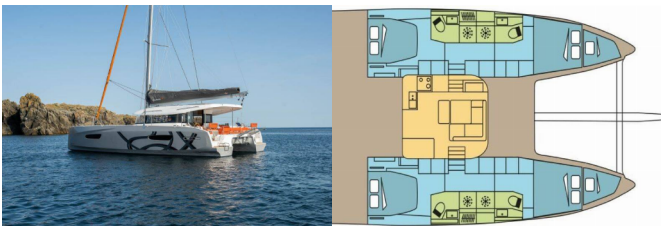

EXCESS 14

ATROPOS (2024)

Next Charter GmbH • Oskar-Von-Miller-Straße 35 • 86316 Friedberg • Germany

Phone: +49 1514 202 6204

E-mail: info@nextcharter.com

Web: nextcharter.com

Yacht Base	Šibenik, Marina Zaton, Croatia
Yacht ID	6596
Yacht Brands	Excess
Yacht Name	ATROPOS
Production Year	2024
Length	46 Ft
Cabins	4 + 2
Berths	8 + 2
Max Persons	10
WC	4

COMFORT: Cockpit cushions

DECK: Bimini top, Cockpit table, Davit, Dinghy with outboard engine, Electric anchor windlass, Remote control for anchor winch with chain counter at helm

ENTERTAINMENT: FUSION sound system, Indoor speakers, Outdoor speakers

SAFETY: Safety equipment, VHF radio

SAILS: Electric primary winch, Lazy bag, Lazy jacks

YACHT ELECTRICS: 230 volt socket, Air Conditioning, Battery charger, Inverter, Shore power connection, Solar panels, USB sockets, Watermaker – desalinator