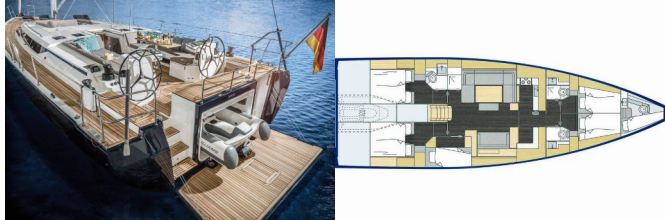

Yacht Base	Marina Tehnomont Veruda, Pula, Croatia
Yacht ID	6560
Yacht Brands	Bavaria
Yacht Name	Mina
Production Year	2024
Length	55 Ft
Cabins	5 + 1
Berths	10 + 1 + 1
WC	3 + 1

COMFORT: Bed linen, Blankets, Cockpit cushions, Pillows, Sundeck cushions

DECK: Bathing platform, Bilge pump – Mechanic, Bimini top, Boat hook, Bosun's chair (Safe seat) (boatswain's chair), Cockpit fridge, Cockpit grill, Cockpit table, Cockpit/stern, outside shower, Deck brush, Dinghy, Dinghy (byboat) pump, Dinghy garage, Electric anchor windlass, Fenders, Gangway, Impeller, V-belt, oilfilter, Jerry cans for diesel, Main anchor, Mooring ropes , Plastic bucket, Round/globular fender, Side door for boarding, Spare anchor (Reserve, Auxiliary anchor), Sponge, Sprayhood, Spring line, Swimming ladder, Teak cockpit, Teak deck, Water hose, Winch handles

ENTERTAINMENT: Bluetooth player, FUSION sound system, mp3 player, Outdoor speakers, Underwater lights, USB

GALLEY: Gas bottles, Gas cookers, Hot water, Kitchen utensils (Galley equipment, cutlery), Microwave, NESPRESSO coffee machine, Oven, Refrigerator, Sink

INTERIOR: Barometer, Clock, Clothes hangers, Inside shower, Oak interior, Upholstery, Yacht documents, Yacht keys

NAVIGATION: Autopilot, Binoculars, Bow thruster, CRO flag, Echosounder/Depthsounder, GPS chart plotter – cockpit, Hand bearing compass, Harbour guides, LED Navigation lights, Logge/Lot/Speed/Wind, Navigation (Nautical) charts and nautical guide , Navigation set, Radar reflector, Spyglass with bearing compass, Tridata, Wind instrument/Anemometer

SAFETY: Black Water Tank, Distress signals, Emergency tiller, Engine spare parts , Fire extinguisher , First aid kit , Flashlight, Fog horn, Life belts (Safety harness), Life buoy + Flashing light, Life jackets, Oars (Paddles), Set of tools , Thermal suit, VHF radio

YACHT ELECTRICS: Air Conditioning, Battery charger , Bilge pump – Electric, Generator, Heating, Plug 220V, 12 V, Service batteries, Shore connection 220 V, Solar panels, Start battery