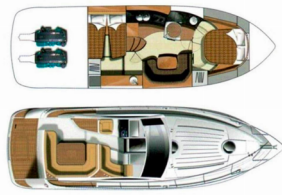

MIRAKUL 30

Max 2 (2020)

Next Charter GmbH • Oskar-Von-Miller-Straße 35 • 86316 Friedberg • Germany

Phone: +49 1514 202 6204

E-mail: info@nextcharter.com

Web: nextcharter.com

Yacht Base	Sukosan, D-Marin Dalmacija Marina, Croatia
Yacht ID	6530
Yacht Brands	Grginić Jahte
Yacht Name	Max 2
Production Year	2020
Length	32 Ft
Cabins	2
Berths	4 + 2
WC	1

COMFORT: Bedlinen and towels, Sundeck cushions

DECK: Anchor with chain, Bathing platform, Cockpit fridge, Cockpit full tent, Cockpit table, Cockpit/stern, outside shower, Electric anchor windlass, Fenders, Galley in cockpit, Mooring ropes, Oil absorber, Plastic bucket, Ropes, Sun roof, Swimming ladder