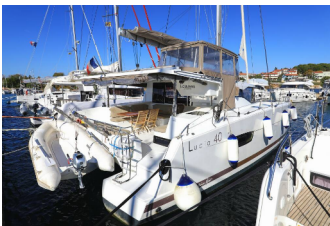

FOUNTAINÉ PAJOT LUCIA 40

Floeanne (2016)

Next Charter GmbH • Oskar-Von-Miller-Straße 35 • 86316 Friedberg • Germany

Phone: +49 1514 202 6204

E-mail: info@nextcharter.com

Web: nextcharter.com

Yacht Base	Marina Tehnomont Veruda, Pula, Croatia
Yacht ID	6447
Yacht Brands	Fountaine Pajot
Yacht Name	Floeanne
Production Year	2016
Length	38 Ft
Cabins	3
Berths	6 + 2
Max Persons	8
WC	3

COMFORT: Cockpit cushions

DECK: Bathing platform, Bimini top, Cockpit/stern, outside shower, Dinghy, Electric anchor windlass, Fenders, Gangway, Main Deck Compass, Sprayhood

ENTERTAINMENT: CD player

GALLEY: Gas bottles, Hot water, Oven, Refrigerator