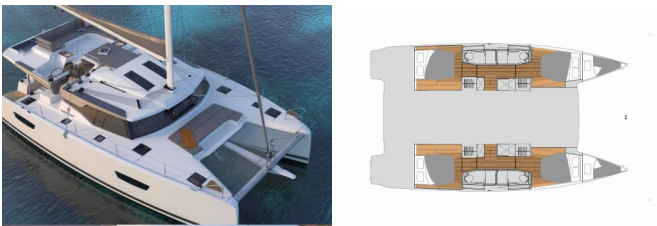

FOUNTAIN PAJOT ELBA 45

Shavasan (2022)

Next Charter GmbH • Oskar-Von-Miller-Straße 35 • 86316 Friedberg • Germany

Phone: +49 1514 202 6204

E-mail: info@nextcharter.com

Web: nextcharter.com

Yacht Base	Phuket, Yacht Haven Marina, Thailand
Yacht ID	6429
Yacht Brands	Fountaine Pajot
Yacht Name	Shavasan
Production Year	2022
Length	44 Ft
Cabins	4 + 2
Berths	8 + 2
WC	4

COMFORT: Cockpit cushions, Sundeck cushions

DECK: Anchor winch remote control, Anchor with chain, Bimini top, Cockpit fridge, Dinghy, Electric anchor windlass, Grill/Barbecue/Plancha, Hydraulic lifting swimming platform

ENTERTAINMENT: Bluetooth player, Radio, TV, Underwater lights

GALLEY: Freezer, Refrigerator

INTERIOR: Dryer, Electric fans in cabins, Electric toilet

NAVIGATION: Autopilot, Helm station, Radar

SAFETY: First aid kit , Liferaft

SAILS: Electric winch, Lazy bag, Lazy jacks

YACHT ELECTRICS: 12V Socket, Air Conditioning, Generator, Inverter, Solar panels, Watermaker – desalinator