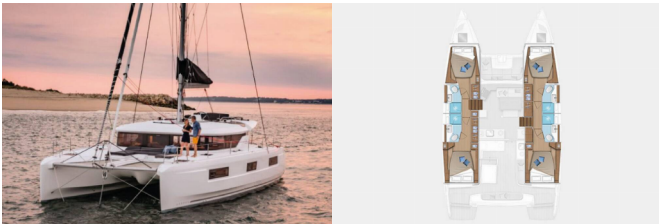

LAGOON 46

Silver Elli (2023)

Next Charter GmbH • Oskar-Von-Miller-Straße 35 • 86316 Friedberg • Germany

Phone: +49 1514 202 6204

E-mail: info@nextcharter.com

Web: nextcharter.com

Yacht Base	Ibiza, Club Nàutic Sant Antoni De Portmany, Spain
Yacht ID	6362
Yacht Brands	Lagoon
Yacht Name	Silver Elli
Production Year	2023
Length	46 Ft
Cabins	4 + 2
Berths	8 + 2 + 2
WC	4

COMFORT: Bedlinen and towels, Cockpit cushions, Deck cushions

DECK: Anchor winch remote control, Bimini top, Cockpit fridge, Flybridge, Folding cockpit table

ENTERTAINMENT: Indoor speakers, Outdoor speakers, TV

GALLEY: Coffee machine, Freezer, NESPRESSO coffee machine, Refrigerator

INTERIOR: Electric fans in cabins, Electric toilet, Lowerable salon table

NAVIGATION: AIS, Autopilot, Docking camera, Helm station, Log, Speed, Depth- echo sounder

SAFETY: EPIRB-Distress radio beacons, VHF radio

SAILS: Aluminium canoe boom, Dacron square top main sail, Electric Flatwinder

YACHT ELECTRICS: Air Conditioning, Generator, Inverter, Solar panels, Watermaker - desalinator