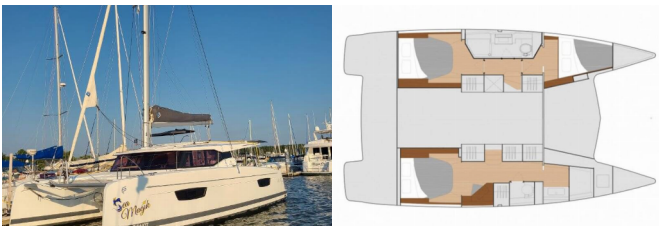

FOUNTAINÉ PAJOT ISLA 40

Sea Magik (2021)

Next Charter GmbH • Oskar-Von-Miller-Straße 35 • 86316 Friedberg • Germany

Phone: +49 1514 202 6204

E-mail: info@nextcharter.com

Web: nextcharter.com

Yacht Base	St. Petersburg, Vinoy Marina, USA
Yacht ID	6321
Yacht Brands	Fountainé Pajot
Yacht Name	Sea Magik
Production Year	2021
Length	39 Ft
Cabins	3
Berths	6
Max Persons	6
WC	2

DECK: Bathing platform, Bimini top, Cockpit table, Cockpit/stern, outside shower, Electric anchor windlass, Grill/Barbecue/Plancha, Sprayhood

ENTERTAINMENT: Fusion radio, Indoor speakers, Outdoor speakers, Underwater lights