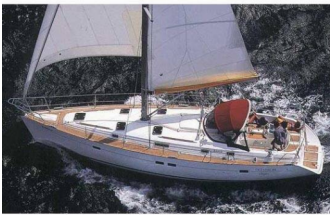

OCEANIS CLIPPER 411

Hypo (2003)

Next Charter GmbH • Oskar-Von-Miller-Straße 35 • 86316 Friedberg • Germany

Phone: +49 1514 202 6204

E-mail: info@nextcharter.com

Web: nextcharter.com

DECK: Bimini top, Electric anchor windlass, Sprayhood, Teak deck

ENTERTAINMENT: Outdoor speakers, Radio CD player, Wi-Fi Internet

GALLEY: Hot water, Refrigerator

NAVIGATION: Autopilot, Bow thruster, GPS chart plotter, Tridata

SAFETY: Black Water Tank, VHF radio

YACHT ELECTRICS: 12V Socket