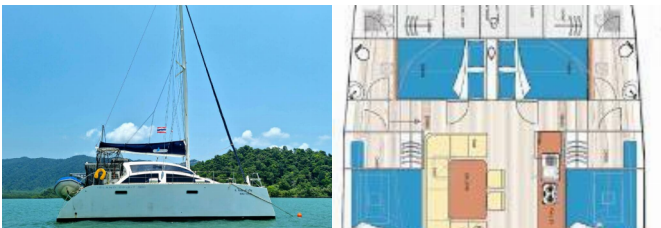

ISLAND SPIRIT 38

Island Breeze (2016)

Next Charter GmbH • Oskar-Von-Miller-Straße 35 • 86316 Friedberg • Germany

Phone: +49 1514 202 6204

E-mail: info@nextcharter.com

Web: nextcharter.com

Yacht Base	Thailand, Koh Chang, Thailand
Yacht ID	6280
Yacht Brands	Island Spirit Yachts
Yacht Name	Island Breeze
Production Year	2016
Length	38 Ft
Cabins	4
Berths	8
Max Persons	8
WC	2