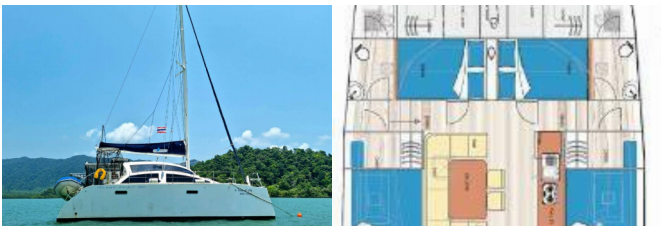

ISLAND SPIRIT 38

Island Breeze (2016)

Next Charter GmbH • Oskar-Von-Miller-Straße 35 • 86316 Friedberg • Germany

Phone: +49 1514 202 6204

E-mail: info@nextcharter.com

Web: nextcharter.com

Yacht Base	Thailand, Koh Chang, Thailand
Yacht ID	6280
Yacht Brands	Island Spirit Yachts
Yacht Name	Island Breeze
Production Year	2016
Length	38 Ft
Cabins	4
Berths	8
Max Persons	8
WC	2