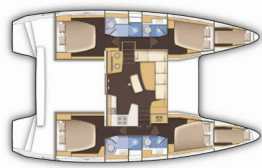

LAGOON 42

Mami (2018)

Next Charter GmbH • Oskar-Von-Miller-Straße 35 • 86316 Friedberg • Germany

Phone: +49 1514 202 6204

E-mail: info@nextcharter.com

Web: nextcharter.com

Yacht Base	Phuket, Yacht Haven Marina, Thailand
Yacht ID	6273
Yacht Brands	Lagoon
Yacht Name	Mami
Production Year	2018
Length	42 Ft
Cabins	4 + 2
Berths	8 + 2
WC	4

COMFORT: Bed linen, Cockpit cushions, Pillows, Sheets, Shower towels, Towels

DECK: Anchor claw, Anchor line, Anchor with chain, Bimini top, Boat hook, Cockpit table, Cockpit/stern, outside shower, Davit, Deck brush, Dinghy, Electric anchor windlass, Fenders, Fuel funnel, Impeller, V-belt, oilfilter, Jerry cans for fuel, Mooring ropes, Outboard engine, Plastic bucket, Reserve motor oil, Spare anchor (Reserve, Auxiliary anchor), Winch handles

INTERIOR: Bilge pump handle, Clothes hangers, Convertible table in salon, Electric fans in cabins, Toilet brush

NAVIGATION: AIS, Autopilot, Binoculars, Divider, nautic chart, GPS chart plotter – cockpit, Navigation (Nautical) charts and nautical guide, Parallel ruler, Pilot book, Wind instrument/Anemometer